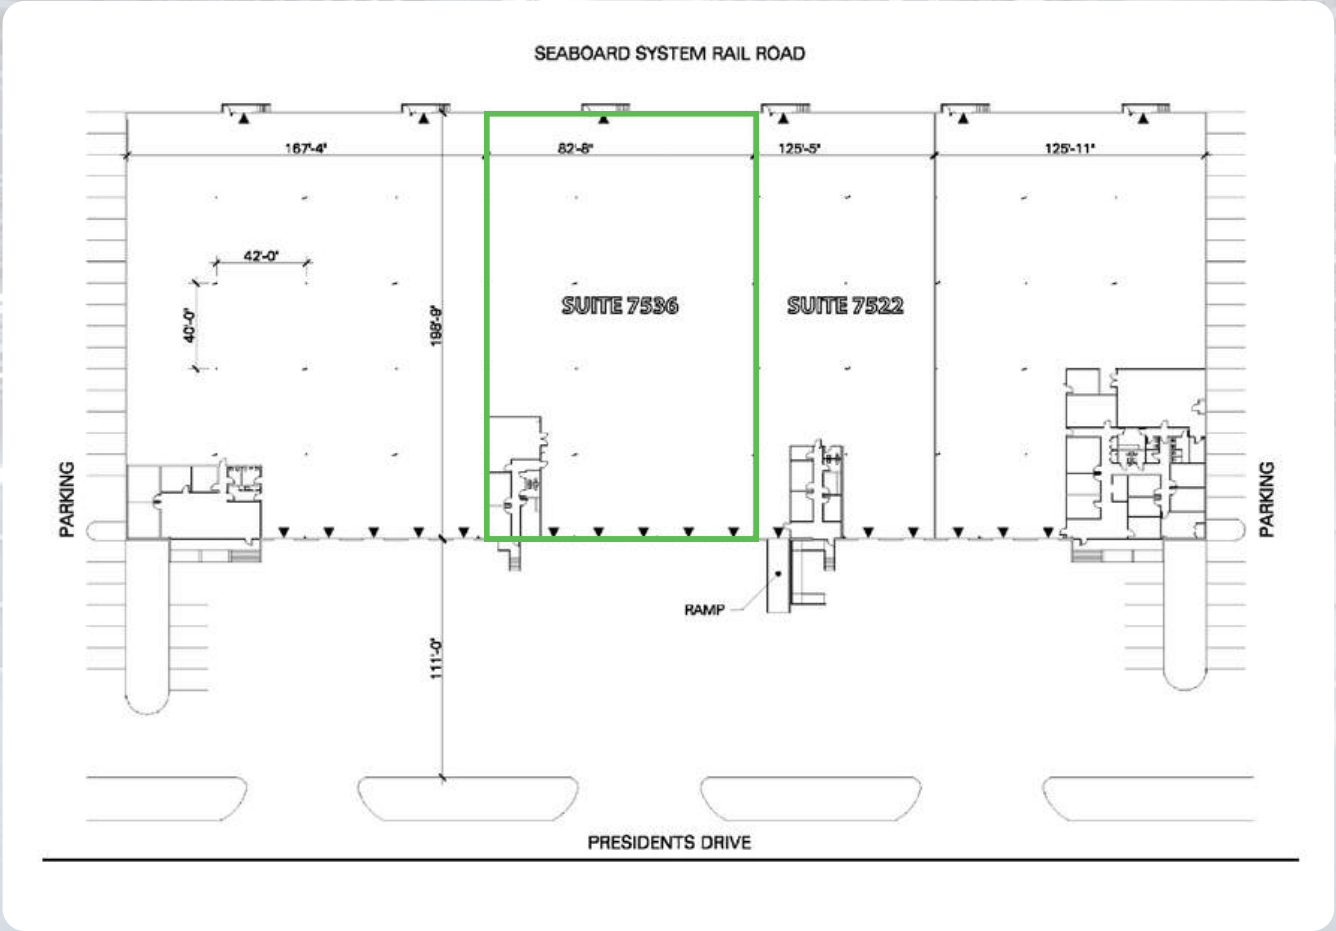

Approx. 1,600 SF

5 dock high

2/28/2025

\$18,750 gross per month

December 1, 2024
"as is"

Warehouse

Staging Area

Forklift Charging

Work Stations

Breakroom

Office