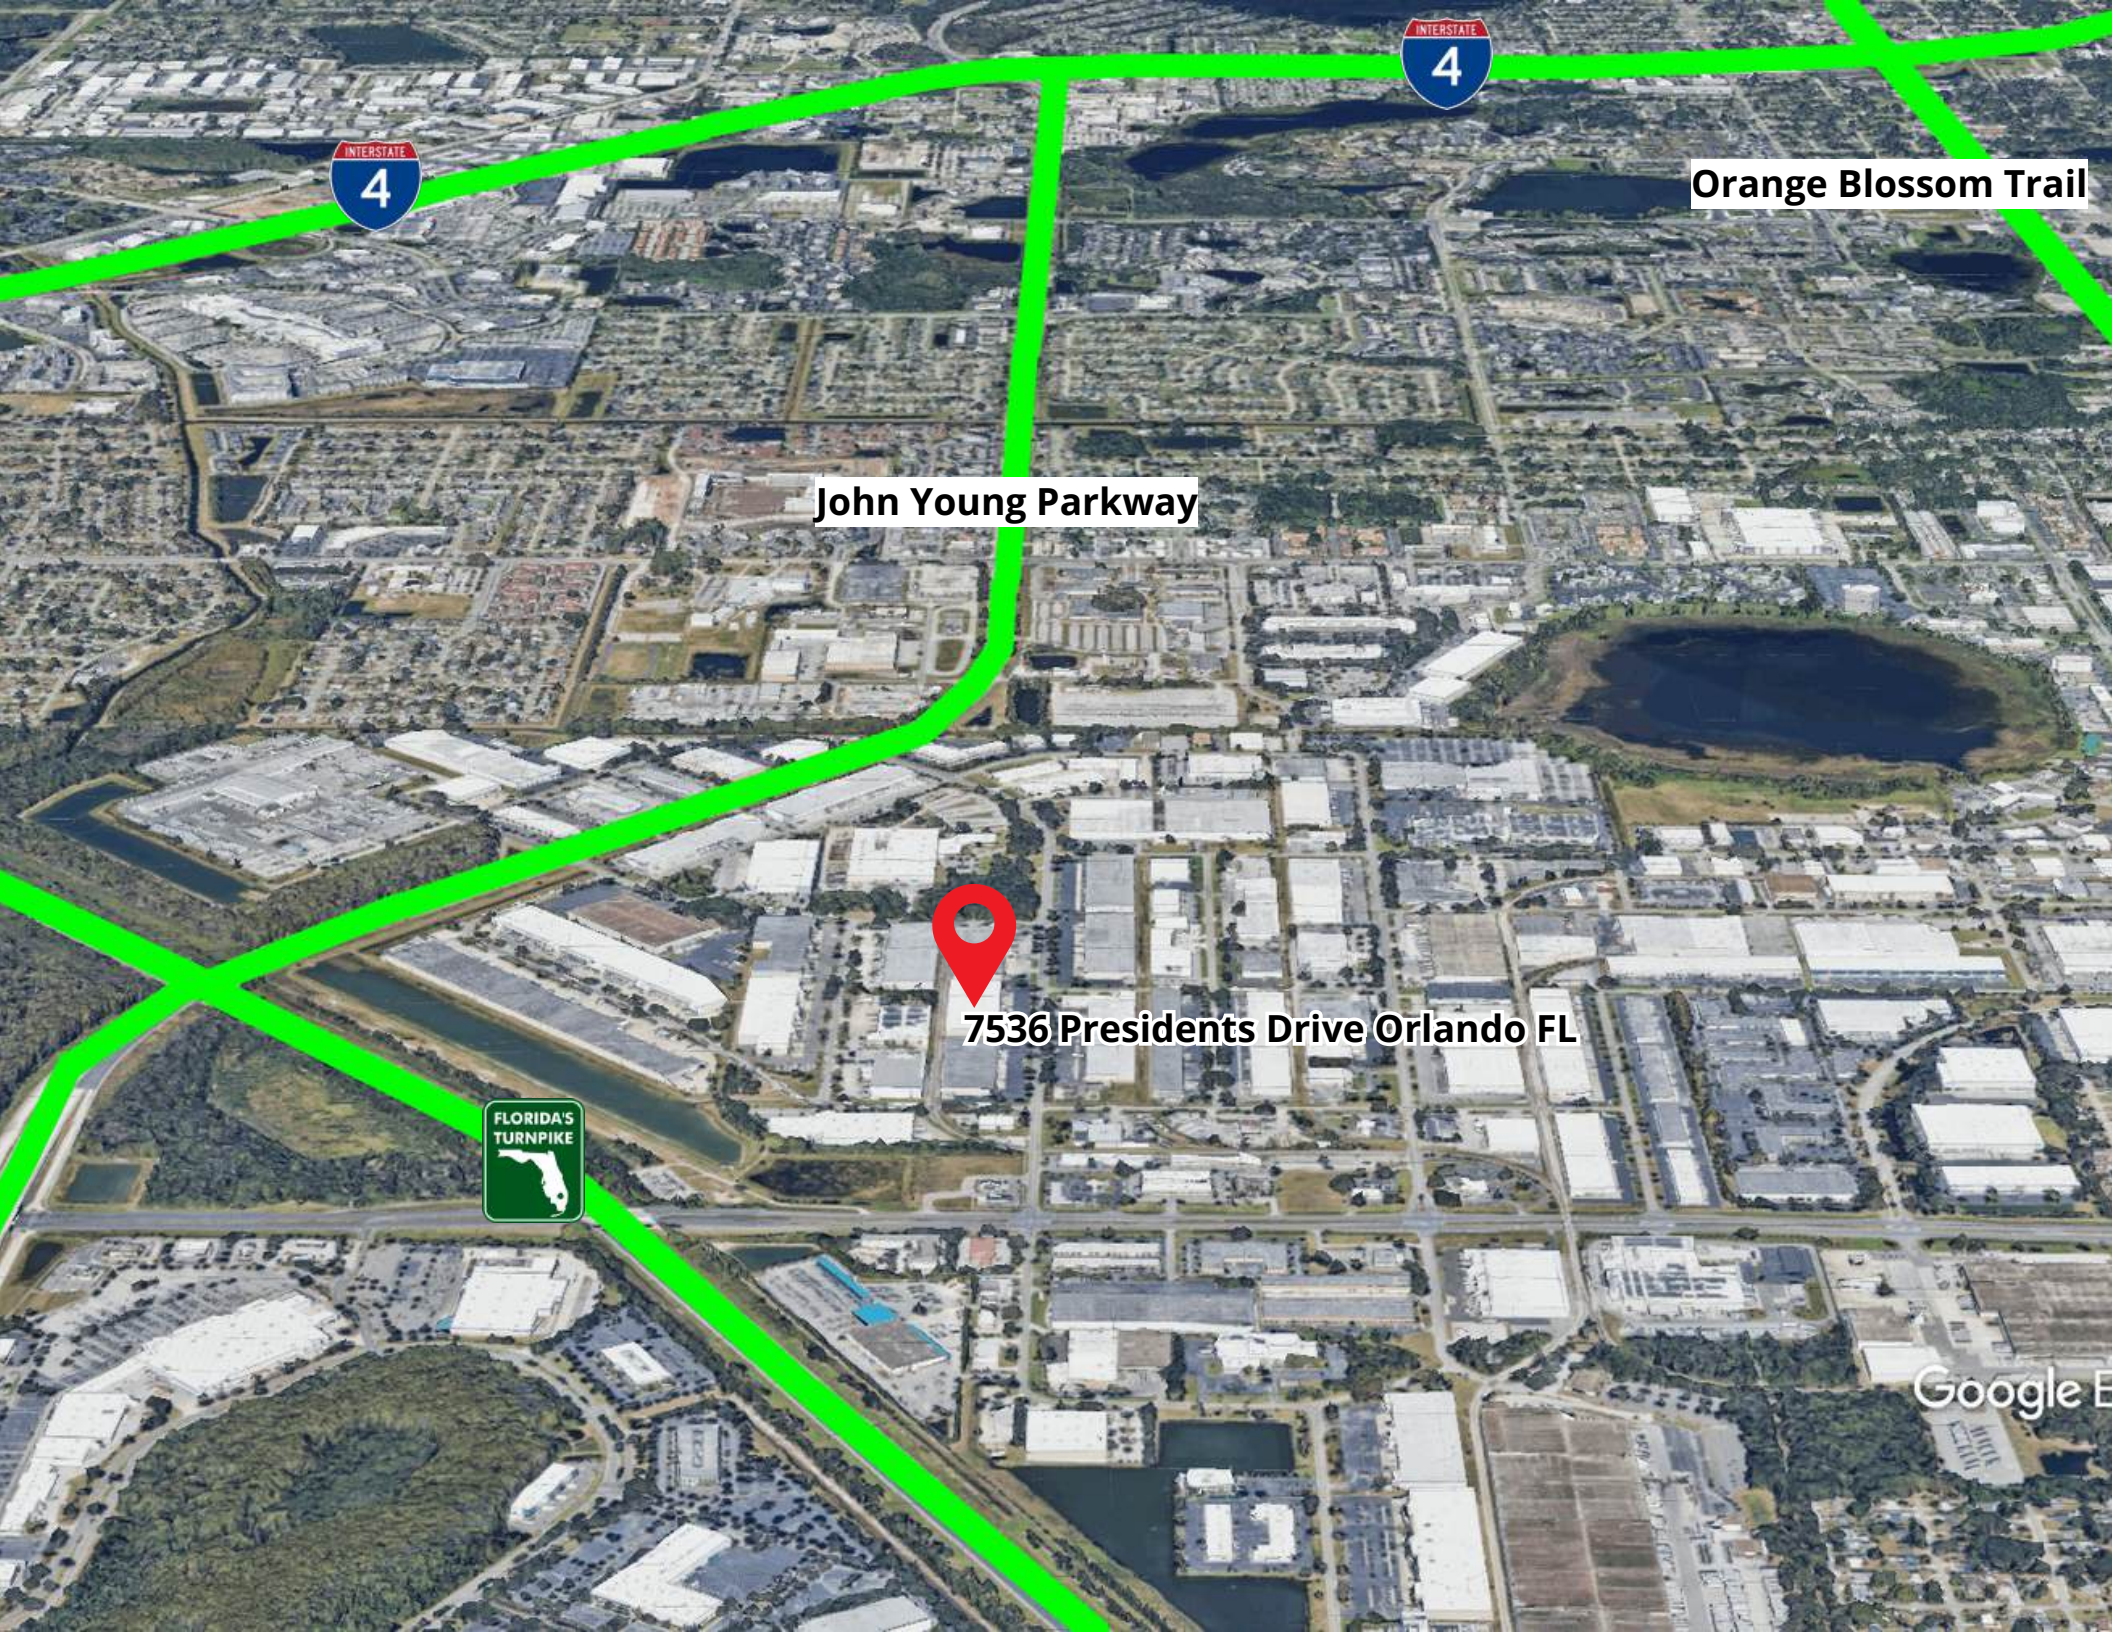

**BELOW MARKET RENT
\$9 PER SQ FT. GROSS**

**FOR SUBLEASE
7536 Presidents Drive Orlando FL
Orlando Central Park**

Orange Blossom Trail

John Young Parkway

7536 Presidents Drive Orlando FL

Google E

25,000 SF

22'